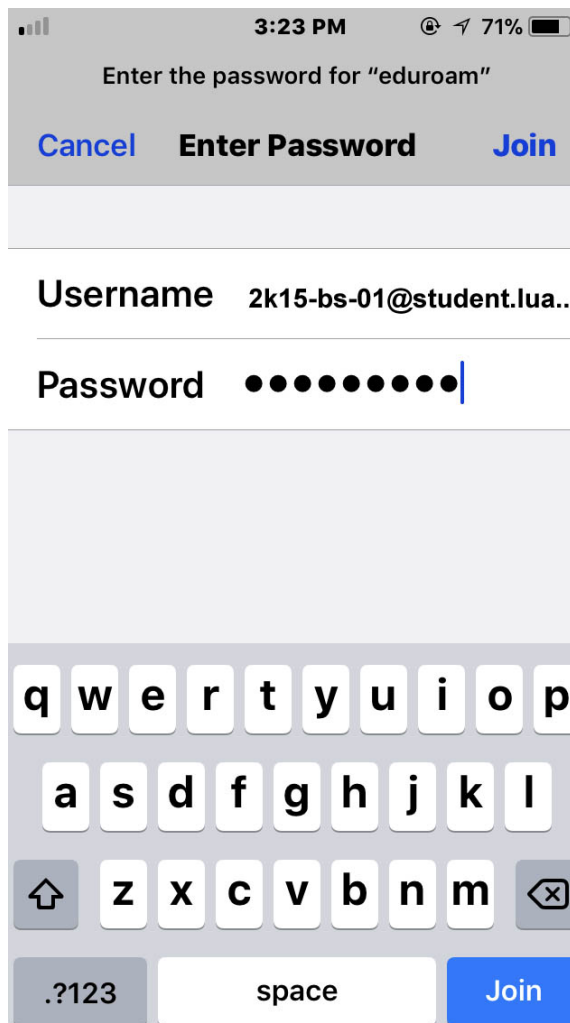

duroam iPhone/iPad Setup Instructions

1. Browse to Wifi under Settings. From the network list select eduroam.

2. Enter your username and password then click Join. Username must have @
.....@

3. On the Certificate prompt select Trust.