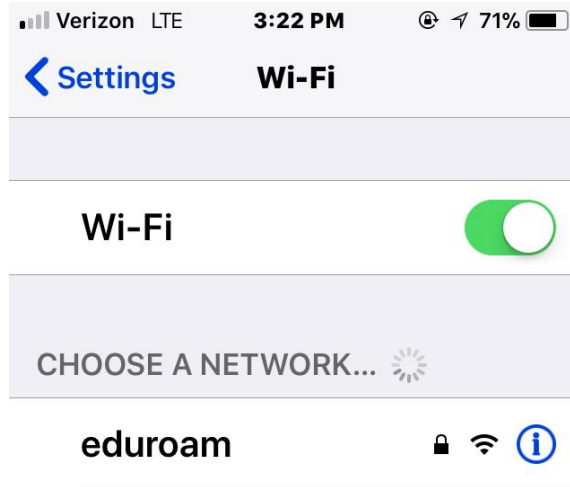

duroam iPhone/iPad Setup Instructions

1. Browse to Wifi under Settings. From the network list select eduroam.

2. Enter your username and password then click Join. Username must have @
.....@

3. On the Certificate prompt select Trust.