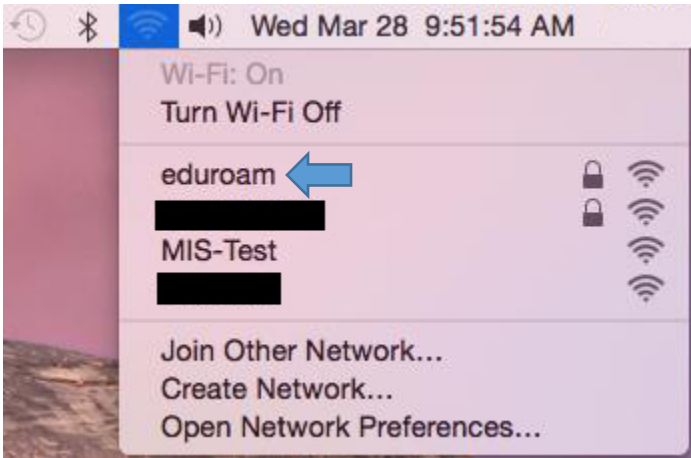

## duroam Mac OSX Setup Instructions

1. From the menu bar select the Wifi drop down. Select eduroam network.

2. At the prompt, supply your username and password. You must specify @ username. Click Join.