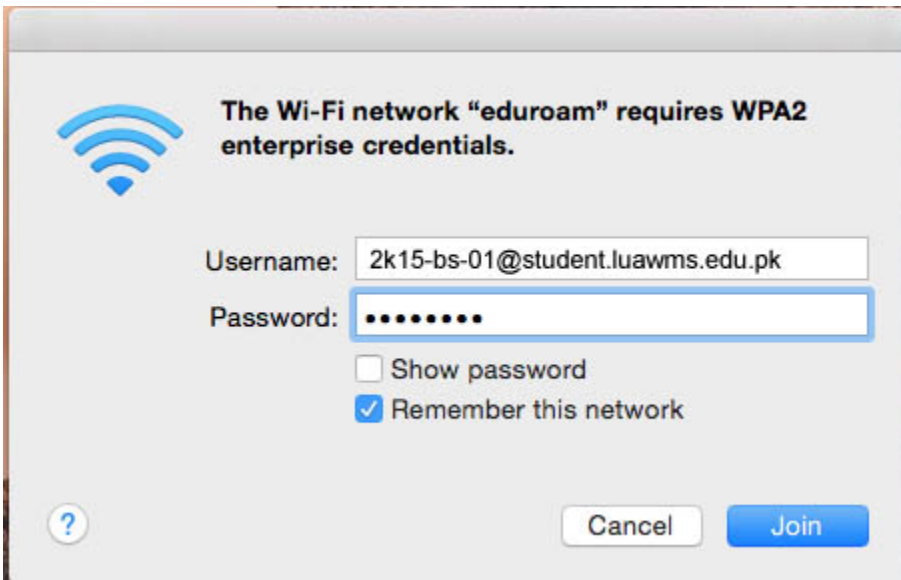

## duroam Mac OSX Setup Instructions

1. From the menu bar select the Wifi drop down. Select eduroam network.

2. At the prompt, supply your username and password. You must specify @ username. Click Join.