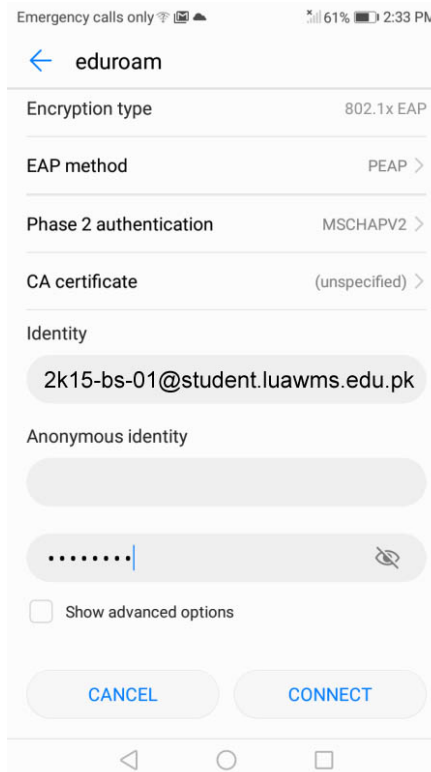

## duroam Android Setup Instructions

1. Browse to Wifi under android settings and select eduroam in the list.

2. Modify the eduroam settings as pictured below. Username must have @luawms.edu.pk or @student.luawms.edu.pk specified. Click connect when all settings are in place.