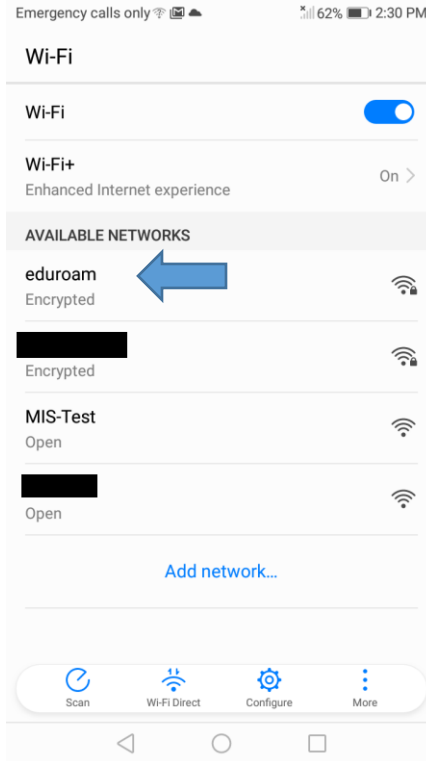

## duroam Android Setup Instructions

1. Browse to Wifi under android settings and select eduroam in the list.

2. Modify the eduroam settings as pictured below. Username must have @luawms.edu.pk or @student.luawms.edu.pk specified. Click connect when all settings are in place.